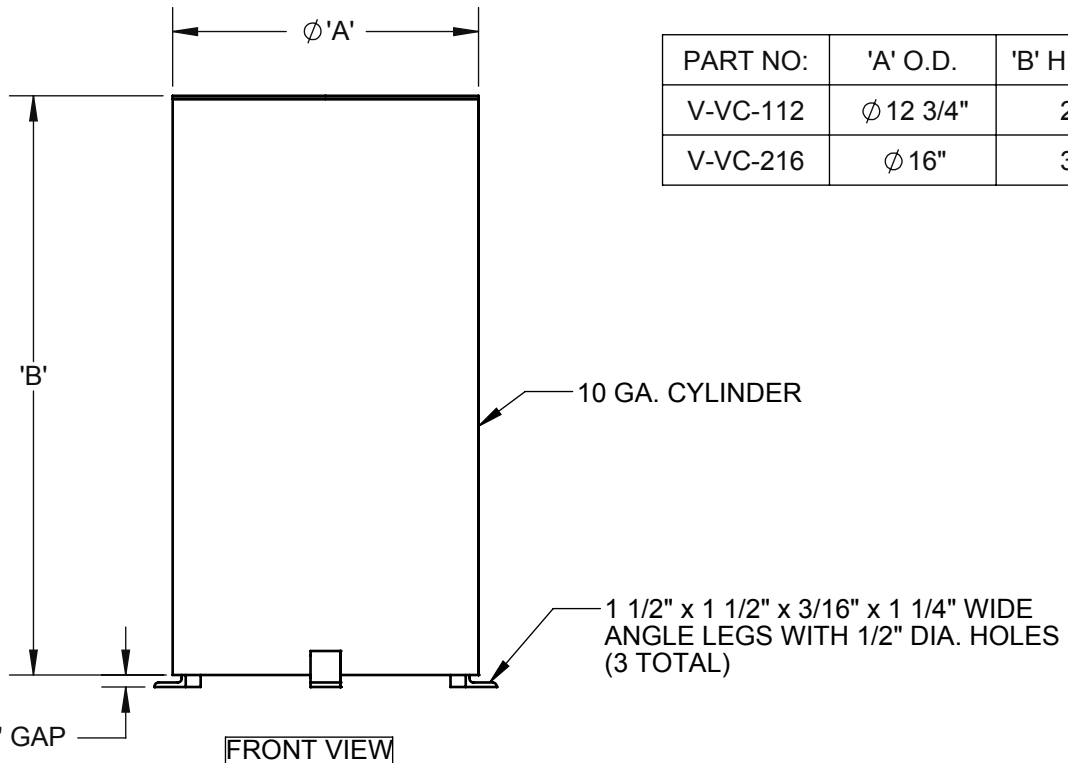

PIPELINE PRODUCTS

CUSTOM FABRICATED ITEM
 ITEM IS NON-RETURNABLE
 AND CANNOT BE CANCELED
 ONCE PLACED INTO PRODUCTION.

X _____ APPROVED BY
 DATE: _____

PART NO:	'A' O.D.	'B' HEIGHT
V-VC-112	$\phi 12 \frac{3}{4}$ "	24"
V-VC-216	$\phi 16$ "	30"

NOTES:
 PIPELINE PRODUCTS SUPPLIES THIS ENCLOSURE WITH A ZINC-RICH
 PRIMER AND POWDER COAT FINISH. (POWDER COATED COLOR OF CHOICE)

DO NOT SCALE DRAWING	TITLE: AIR & VACUUM VALVE ENCLOSURE	PART NO: SEE CHART	
DIMENSIONS ARE IN INCHES		DRAWN: MENERA	REV: A
		SCALE: NTS	SHEET 1 OF 1