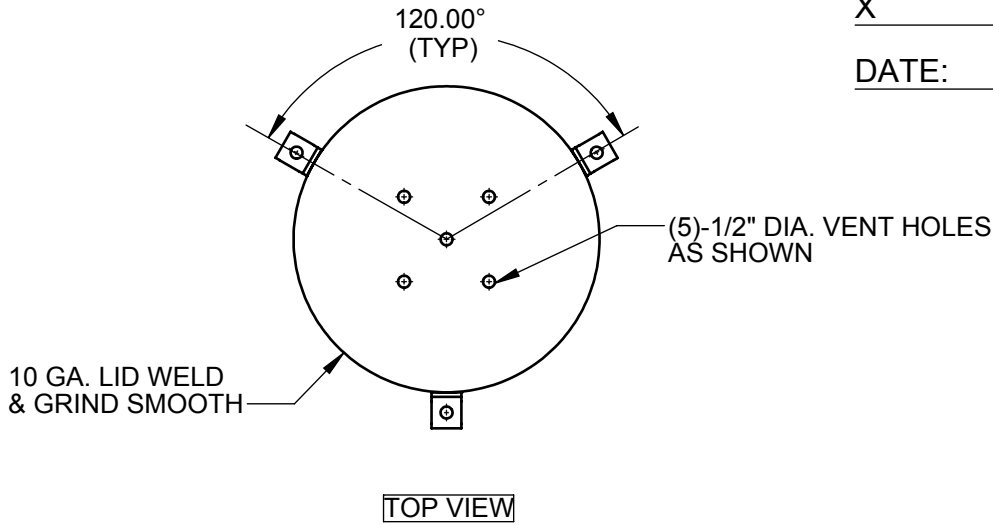

PIPELINE PRODUCTS

CUSTOM FABRICATED ITEM
 ITEM IS NON-RETURNABLE
 AND CANNOT BE CANCELED
 ONCE PLACED INTO PRODUCTION.

X _____ APPROVED BY
 DATE: _____

PART NO:	'A' O.D.	'B' HEIGHT
V-VC-112	$\phi 12 \frac{3}{4}$ "	24"
V-VC-216	$\phi 16$ "	30"

NOTES:
 PIPELINE PRODUCTS SUPPLIES THIS ENCLOSURE WITH A ZINC-RICH
 PRIMER AND POWDER COAT FINISH. (POWDER COATED COLOR OF CHOICE)

DO NOT SCALE DRAWING	TITLE: AIR & VACUUM VALVE ENCLOSURE	PART NO: SEE CHART	
DIMENSIONS ARE IN INCHES		DRAWN: MENERA	REV: A
		SCALE: NTS	SHEET 1 OF 1