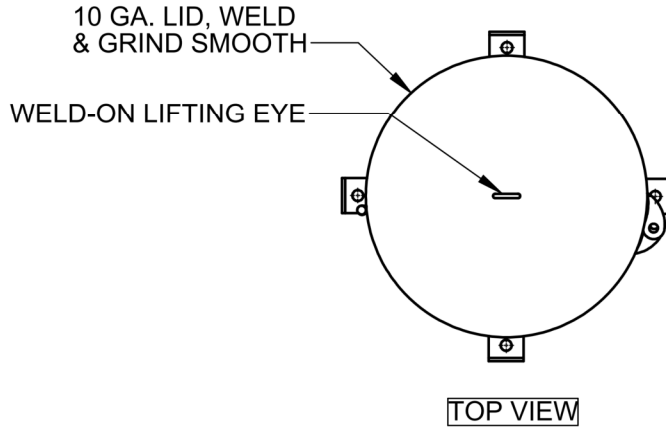

PIPELINE PRODUCTS

CUSTOM FABRICATED ITEM
 ITEM IS NON-RETURNABLE
 AND CANNOT BE CANCELED
 ONCE PLACED INTO PRODUCTION.

X _____ APPROVED BY
 DATE: _____

PART NO:	'A' O.D.	'B' HEIGHT
V-VC-316	Ø 16"	30"
V-VC-324	Ø 24"	30"
V-VC-330	Ø 30"	36"

NOTES:
 PIPELINE PRODUCTS SUPPLIES THIS ENCLOSURE WITH A ZINC-RICH
 PRIMER AND POWDER COAT FINISH. (POWDER COATED COLOR OF CHOICE)

DO NOT SCALE DRAWING	TITLE: AIR & VACUUM VALVE ENCLOSURE	PART NO: SEE CHART	
DIMENSIONS ARE IN INCHES		DRAWN: MENERA	REV: B
		SCALE: NTS	SHEET 1 OF 1