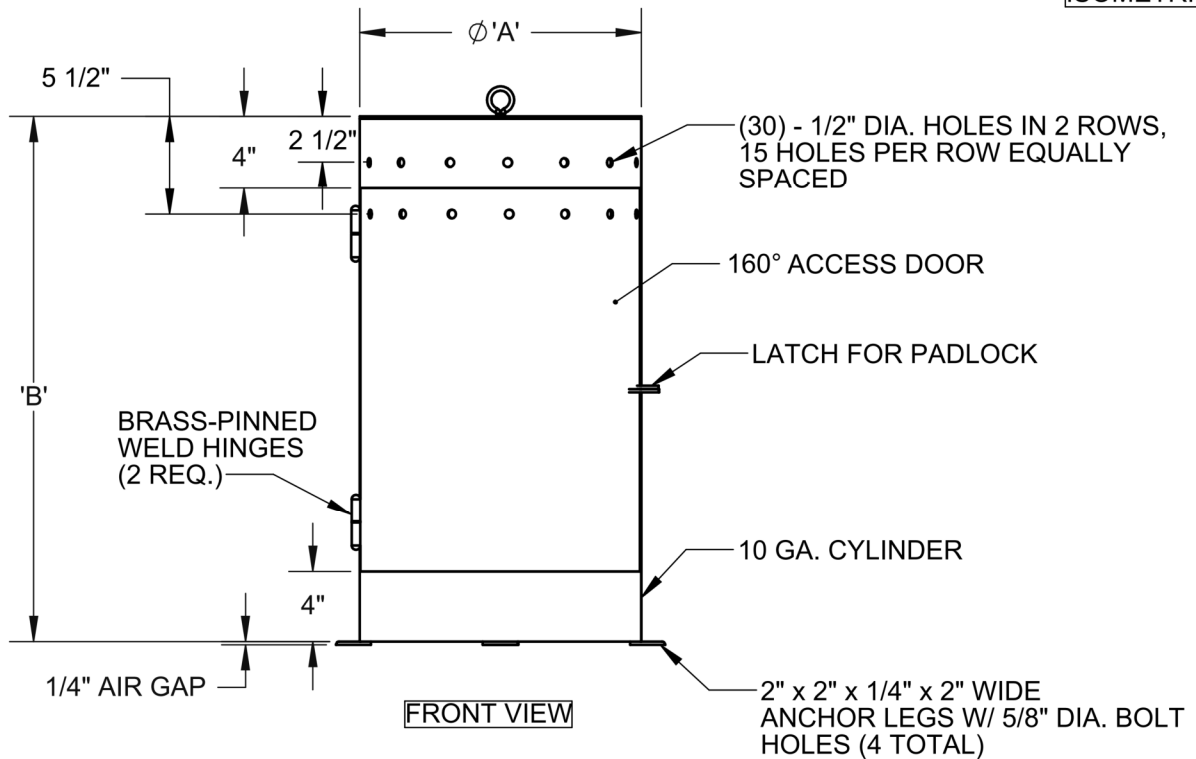

PIPELINE PRODUCTS

CUSTOM FABRICATED ITEM
 ITEM IS NON-RETURNABLE
 AND CANNOT BE CANCELED
 ONCE PLACED INTO PRODUCTION.

X _____ APPROVED BY
 DATE: _____

PART NO:	'A' O.D.	'B' HEIGHT
V-VC-316	Ø 16"	30"
V-VC-324	Ø 24"	30"
V-VC-330	Ø 30"	36"

NOTES:
 PIPELINE PRODUCTS SUPPLIES THIS ENCLOSURE WITH A ZINC-RICH
 PRIMER AND POWDER COAT FINISH. (POWDER COATED COLOR OF CHOICE)

DO NOT SCALE DRAWING	TITLE: AIR & VACUUM VALVE ENCLOSURE	PART NO: SEE CHART	
DIMENSIONS ARE IN INCHES		DRAWN: MENERA	REV: B
		SCALE: NTS	SHEET 1 OF 1