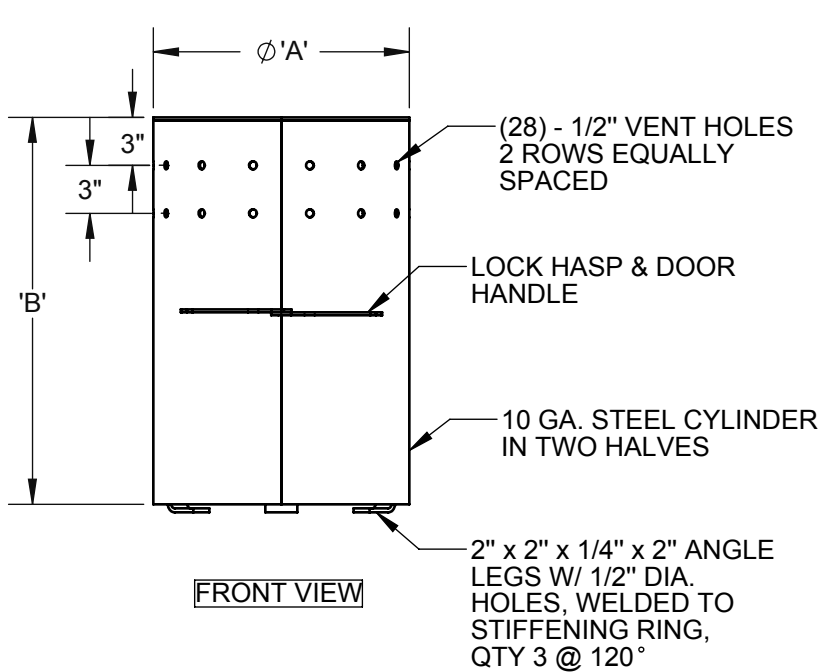

# PIPELINE PRODUCTS

**CUSTOM FABRICATED ITEM**  
 ITEM IS NON-RETURNABLE  
 AND CANNOT BE CANCELED  
 ONCE PLACED INTO PRODUCTION.

X \_\_\_\_\_ APPROVED BY  
 DATE: \_\_\_\_\_

**ISOMETRIC VIEW**

PART NO:	'A' O.D.	'B' HEIGHT
V-VCDD-1624	∅ 16"	24"
V-VCDD-2436	∅ 24"	36"
V-VCDD-3042	∅ 30"	42"

**FRONT VIEW**

**BACK VIEW**

**NOTES:**  
 PIPELINE PRODUCTS SUPPLIES THIS ENCLOSURE WITH A ZINC-RICH PRIMER AND POWDER COAT FINISH. (POWDER COATED COLOR OF CHOICE)

DO NOT SCALE DRAWING	TITLE: AIR & VACUUM VALVE ENCLOSURE	<b>PART NO: SEE CHART</b>	
DIMENSIONS ARE IN INCHES		DRAWN: MENERA	REV: A
		SCALE: NTS	SHEET 1 OF 1