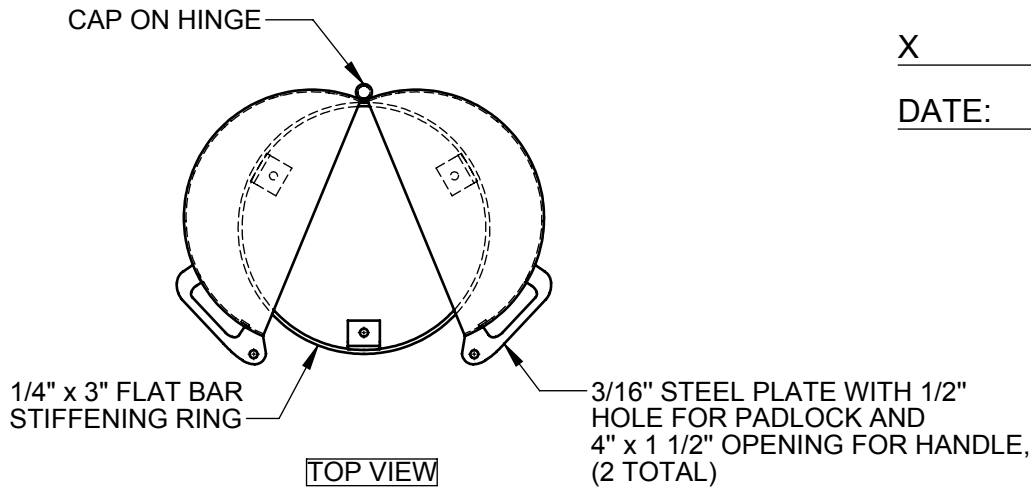

# PIPELINE PRODUCTS

**CUSTOM FABRICATED ITEM**  
 ITEM IS NON-RETURNABLE  
 AND CANNOT BE CANCELED  
 ONCE PLACED INTO PRODUCTION.

X \_\_\_\_\_ APPROVED BY  
 DATE: \_\_\_\_\_

**ISOMETRIC VIEW**

PART NO:	'A' O.D.	'B' HEIGHT
V-VCDD-1624	∅ 16"	24"
V-VCDD-2436	∅ 24"	36"
V-VCDD-3042	∅ 30"	42"

**FRONT VIEW**

**BACK VIEW**

**NOTES:**  
 PIPELINE PRODUCTS SUPPLIES THIS ENCLOSURE WITH A ZINC-RICH PRIMER AND POWDER COAT FINISH. (POWDER COATED COLOR OF CHOICE)

DO NOT SCALE DRAWING	TITLE: AIR & VACUUM VALVE ENCLOSURE	<b>PART NO: SEE CHART</b>	
DIMENSIONS ARE IN INCHES		DRAWN: MENERA	REV: A
		SCALE: NTS	SHEET 1 OF 1