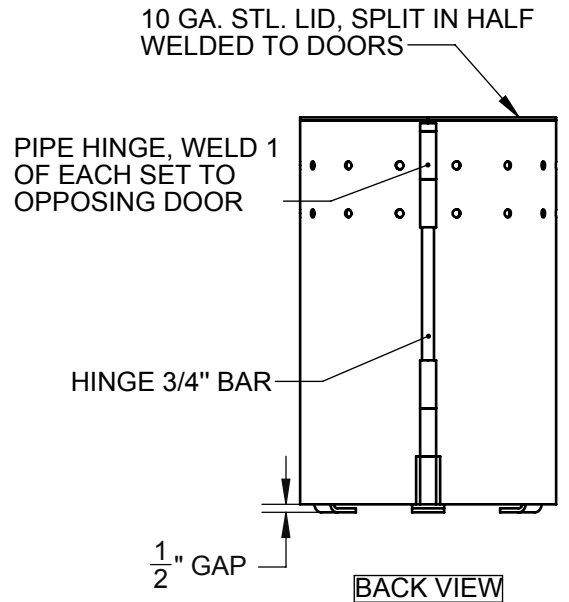

# PIPELINE PRODUCTS

**CUSTOM FABRICATED ITEM**  
 ITEM IS NON-RETURNABLE  
 AND CANNOT BE CANCELED  
 ONCE PLACED INTO PRODUCTION.

X \_\_\_\_\_ APPROVED BY  
 DATE: \_\_\_\_\_

**ISOMETRIC VIEW**

PART NO:	'A' O.D.	'B' HEIGHT
V-VCDD-1624	∅ 16"	24"
V-VCDD-2436	∅ 24"	36"
V-VCDD-3042	∅ 30"	42"

**FRONT VIEW**

**BACK VIEW**

**NOTES:**  
 PIPELINE PRODUCTS SUPPLIES THIS ENCLOSURE WITH A ZINC-RICH PRIMER AND POWDER COAT FINISH. (POWDER COATED COLOR OF CHOICE)

DO NOT SCALE DRAWING	TITLE: AIR & VACUUM VALVE ENCLOSURE	<b>PART NO: SEE CHART</b>	
DIMENSIONS ARE IN INCHES		DRAWN: MENERA	REV: A
		SCALE: NTS	SHEET 1 OF 1